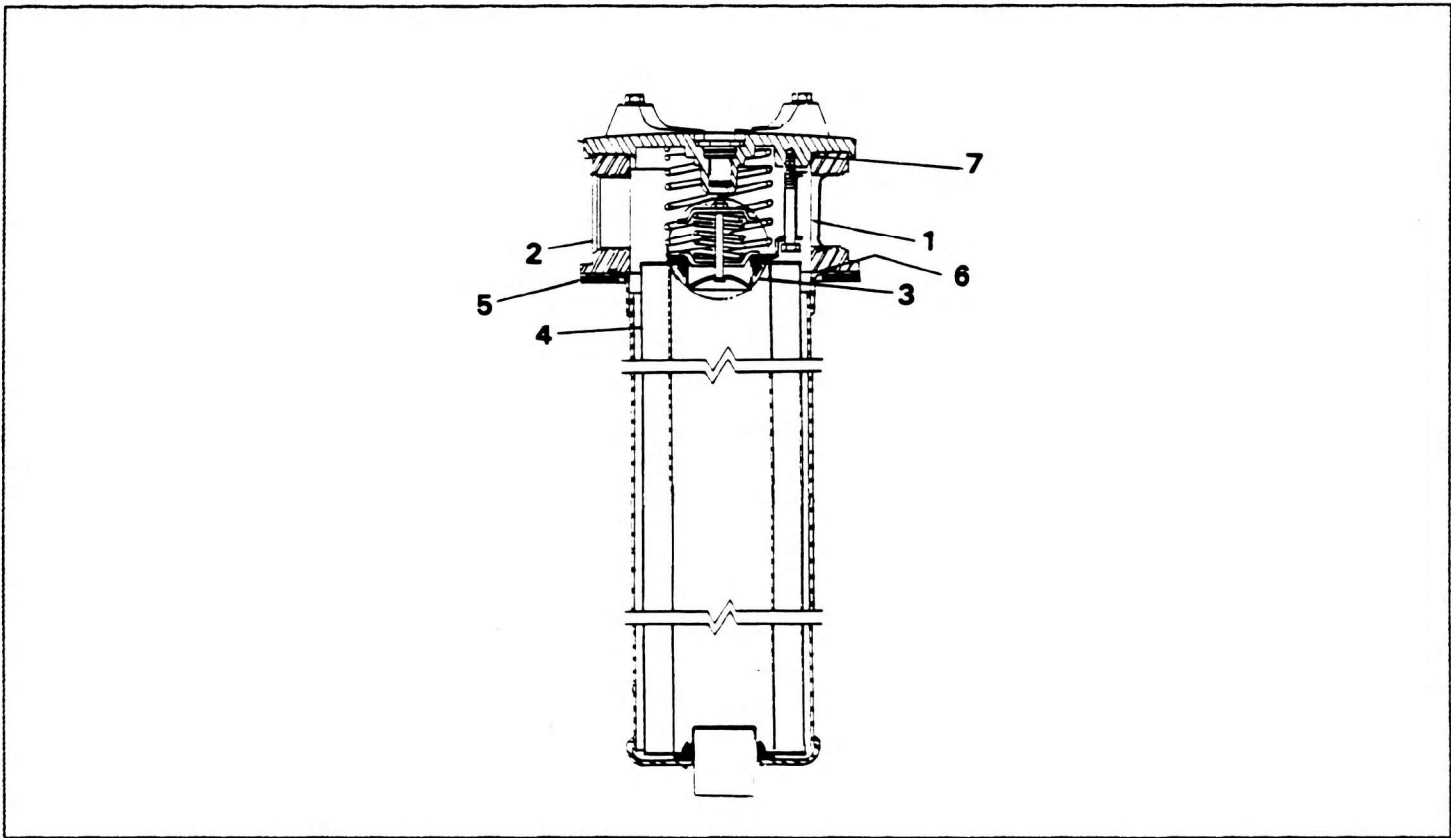

FILTER ASSEMBLY - RETURN

GROVE

NO.	PART NO.	QTY	DESCRIPTION	NO.	PART NO.	QTY	DESCRIPTION
1	9-437-100475	1	STICHER. CAUTION				
2	9-437-100456	1	GAUGE				
3	9-437-100476	1	BY-PASS VALVE ASSY				
4	9-437-100478	1	ELEMENT				
5	9-437-100480	1	GASKET				
6	9-437-100479	1	O-RING				
7	7-755-245000	1	O-RING				